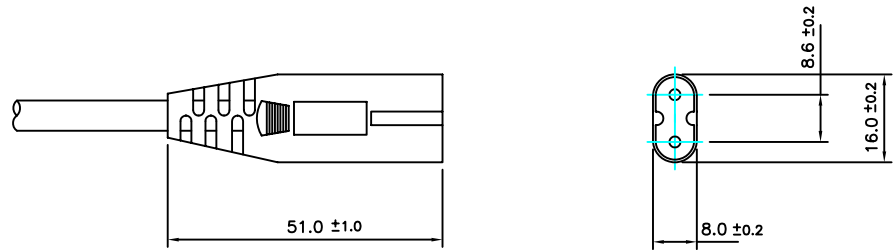

CABLE MARKED 'I-SHENG<VDE>KEMA KEUR+S+S+S<OVE>^CEBEC 809 S D N FI NF-USE 1105 IEMMEQU H03VVH2-F 2x0.75mm² 2LDF/75 Q90096 IEC 227'

2.5A CONNECTOR COLOUR: BLACK

MOULDING INSCRIPTION STATING
'2.5/250 KC-007 APPROVED BY BSI LIC NO KM41331'
KING-CORD

DO NOT SCALE
DIMENSIONS FOR REFERENCE ONLY

2.5A CONNECTOR APPROVALS
BSI UK

UK FULLY MOULDED PLUG (3A FUSED)
H03VVH2-F 2 CORE x 0.75mm²
TO 2.5A SMALL APPLIANCE CONNECTOR
1950mm
BLACK
INDIVIDUALLY HANKED