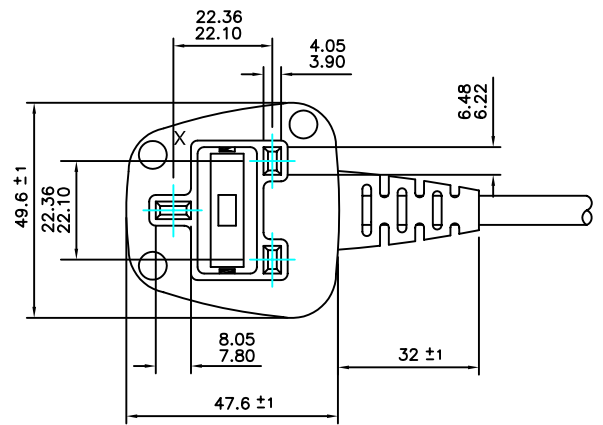

CABLE MARKED 'I-SHENG<VDE>KEMA KEUR+S+S+S<OVE>^CEBEC 809 S D N FI NF-USE 1105 IEMMEQU H03VVH2-F 2x0.75mm² 2LDF/75 Q90096 IEC 227'

2.5A CONNECTOR COLOUR: BLACK

MOULDING INSCRIPTION STATING
'2.5/250 KC-007 APPROVED BY BSI LIC NO KM41331'
KING-CORD

DO NOT SCALE
DIMENSIONS FOR REFERENCE ONLY

2.5A CONNECTOR APPROVALS
BSI UK

UK FULLY MOULDED PLUG (3A FUSED)
H03VVH2-F 2 CORE x 0.75mm²
TO 2.5A SMALL APPLIANCE CONNECTOR
1950mm
BLACK
INDIVIDUALLY HANKED