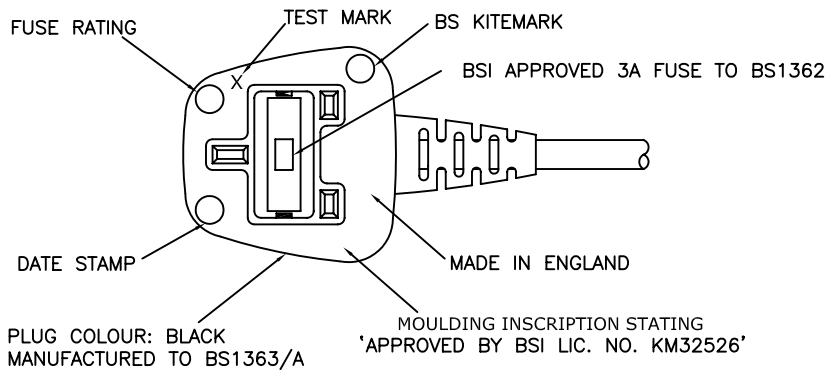

CABLE MARKED 'I-SHENG<VDE>KEMA KEUR+S+S+S<OVE>^CEBEC 809 S D N FI NF-USE 1105 IEMMEQU H03VVH2-F 2x0.75mm² 2LDF/75 Q90096 IEC 227'

2.5A CONNECTOR COLOUR: BLACK

MOULDING INSCRIPTION STATING
'2.5/250 KC-007 APPROVED BY BSI LIC NO KM41331'
KING-CORD

DO NOT SCALE
DIMENSIONS FOR REFERENCE ONLY

2.5A CONNECTOR APPROVALS
BSI UK

UK FULLY MOULDED PLUG (3A FUSED)
H03VVH2-F 2 CORE x 0.75mm²
TO 2.5A SMALL APPLIANCE CONNECTOR
1950mm
BLACK
INDIVIDUALLY HANKED