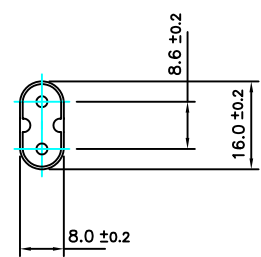

CABLE MARKED 'I-SHENG<VDE>KEMA KEUR+S+S+S<OVE>^CEBEC 809 S D N FI NF-USE 1105 IEMMEQU H03VVH2-F 2x0.75mm² 2LDF/75 Q90096 IEC 227'

2.5A CONNECTOR COLOUR: BLACK

MOULDING INSCRIPTION STATING
'2.5/250 KC-007 APPROVED BY BSI LIC NO KM41331'
KING-CORD

DO NOT SCALE
DIMENSIONS FOR REFERENCE ONLY

2.5A CONNECTOR APPROVALS
BSI UK

UK FULLY MOULDED PLUG (3A FUSED)
H03VVH2-F 2 CORE x 0.75mm²
TO 2.5A SMALL APPLIANCE CONNECTOR
1950mm
BLACK
INDIVIDUALLY HANKED