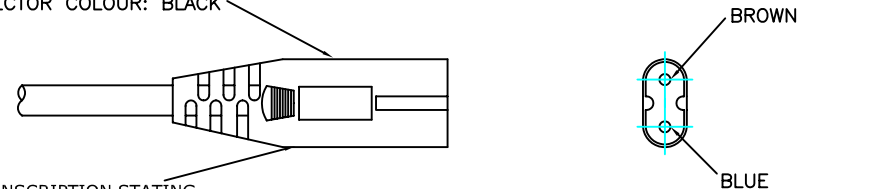

CABLE MARKED 'I-SHENG<VDE>KEMA KEUR+S+S+S<OVE>^CEBEC 809 S D N FI NF-USE 1105 IEMMEQU H03VVH2-F 2x0.75mm² 2LDF/75 Q90096 IEC 227'

2.5A CONNECTOR COLOUR: BLACK

MOULDING INSCRIPTION STATING
'2.5/250 KC-007 APPROVED BY BSI LIC NO KM41331'
KING-CORD

DO NOT SCALE
DIMENSIONS FOR REFERENCE ONLY

2.5A CONNECTOR APPROVALS
BSI UK

UK FULLY MOULDED PLUG (3A FUSED)
H03VVH2-F 2 CORE x 0.75mm²
TO 2.5A SMALL APPLIANCE CONNECTOR
1950mm
BLACK
INDIVIDUALLY HANKED