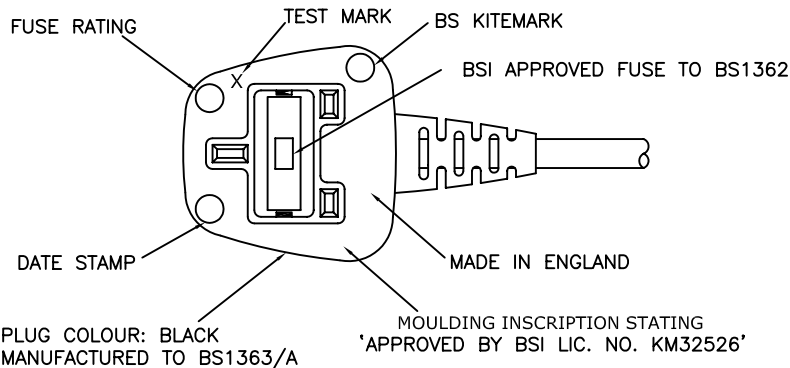

IEC CONNECTOR COLOUR: BLACK

MOULDING INSCRIPTION STATING (UNDERNEATH)
'CXC BS4491-10A/250V-BS KITEMARK'

10A CONNECTOR APPROVALS

VDE	Germany	KEMA	Netherlands
N	Norway	CEBEC	Belgium
S	Sweden	BSI	UK
D	Denmark		
FI	Finland		

DO NOT SCALE
DIMENSIONS FOR REFERENCE ONLY

UK FULLY MOULDED PLUG (13A FUSED)
H05VV-F 3 CORE x 1.00mm²
TO STRAIGHT IEC 320 COLD CONNECTOR
2000mm
BLACK