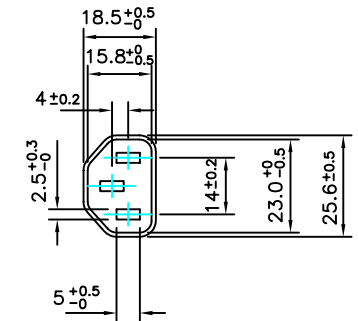

IEC CONNECTOR COLOUR: BLACK

MOULDING INSCRIPTION STATING (UNDERNEATH)
'CXC BS4491-10A/250V-BS KITEMARK'

10A CONNECTOR APPROVALS

VDE	Germany	KEMA	Netherlands
N	Norway	CEBEC	Belgium
S	Sweden	BSI	UK
D	Denmark		
FI	Finland		

DO NOT SCALE
DIMENSIONS FOR REFERENCE ONLY

UK FULLY MOULDED PLUG (13A FUSED)
H05VV-F 3 CORE x 1.00mm²
TO STRAIGHT IEC 320 COLD CONNECTOR
2000mm
BLACK