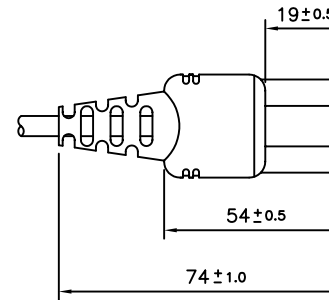

IEC CONNECTOR COLOUR: BLACK

MOULDING INSCRIPTION STATING (UNDERNEATH)
'CXC BS4491-10A/250V-BS KITEMARK'

10A CONNECTOR APPROVALS

VDE	Germany	KEMA	Netherlands
N	Norway	CEBEC	Belgium
S	Sweden	BSI	UK
D	Denmark		
FI	Finland		

DO NOT SCALE
DIMENSIONS FOR REFERENCE ONLY

UK FULLY MOULDED PLUG (13A FUSED)
H05VV-F 3 CORE x 1.00mm²
TO STRAIGHT IEC 320 COLD CONNECTOR
2000mm
BLACK