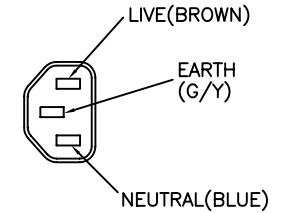

IEC CONNECTOR COLOUR: BLACK

MOULDING INSCRIPTION STATING (UNDERNEATH)
'CXC BS4491-10A/250V-BS KITEMARK'

10A CONNECTOR APPROVALS

VDE	Germany	KEMA	Netherlands
N	Norway	CEBEC	Belgium
S	Sweden	BSI	UK
D	Denmark		
FI	Finland		

DO NOT SCALE
DIMENSIONS FOR REFERENCE ONLY

UK FULLY MOULDED PLUG (13A FUSED)
H05VV-F 3 CORE x 1.00mm²
TO STRAIGHT IEC 320 COLD CONNECTOR
2000mm
BLACK