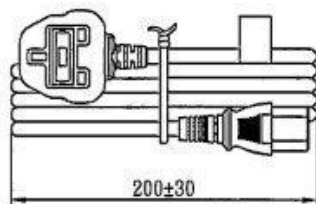

MARKING:

MARKING:

WIRING COLOR:

E: Yellow/Green
N: Blue
L: Brown

LENGED ON CORD: (204-14)

I-SHENG SG1S <VDE> KEMA-KEUR +0+0+0 <VE> △ CEBC 800 ⓄⓄⓄ
NF-USE 1346 IEMMEQU H05VV-F 3G 0.75mm² 60227 IEC 53 RVV 300/500V Ⓞ
A003083 3ASL/75 4Y-75 V-75(75°C) 250/440V ORDINARY DUTY Q88228 -LF- CE

No	BOM ITEM	Q' TY	P/N
1	SP-62 NICKEL INSERT	1 pcs	MB062012
2	FUSE 5A	1 pcs	KFB0005A
3	SP-63 FIRE WIRE TERMINAL	1 pcs	BEN63L00
4	SP-62 FUSE COVER	1 pcs	MI0622RA
5	SP-62 INNER BODY COVER	1 pcs	MI062000
6	PVC 45P (SA87, SP62)	40 g	RPP04512
7	KPR-14 TERMINAL	3 pcs	BBB14000
8	IS-14 INNER BODY	1 set	MI014000
9	PVC 45P (SA87, IS-14)	22 g	RPP04512
10	PE TIE (BLACK, 6 inch)	1 pcs	KBB10006
11	LABEL 5A	1 pcs	KLC10005

CABLE		H05VV-F 3G 0.75 DENT PRINT CT-12 (BLACK)		
PLUG		SP-62+IS-14 (5A)	LENGTH	1900
			UNIT	mm
CLIENT	NAME	N/W	0.217231	UNIT
	P/N	SG DWG	SR-001450	VER.
				A
I-SHENG	I-SHENG MANUFACTURING (SONG GANG) FACTORY		Design. by	賈 應 5/20/12
	松崗鎰勝製品廠		Review. by	朱曉玲 5/20/12
			Approval. by	王偉 5/21/12
		V62	6B3016	12 190 00