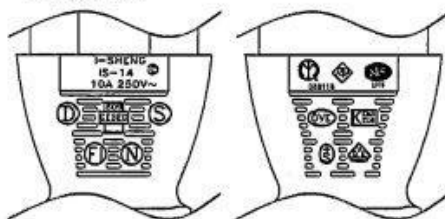

MARKING:

MARKING:

WIRING COLOR:

E: Yellow/Green
N: Blue
L: Brown

LENGED ON CORD: (204-14)

I-SHENG SG1S <VDE> KEMA-KEUR +0+0+0 <VE> △ CEBC 800 ⓄⓄⓄ
NF-USE 1346 IEMMEQU H05VV-F 3G 0.75mm² 60227 IEC 53 RVV 300/500V Ⓞ
A003083 3ASL/75 4Y-75 V-75(75°C) 250/440V ORDINARY DUTY Q88228 -LF- CE

No	BOM ITEM	Q' TY	P/N
1	SP-62 NICKEL INSERT	1 pcs	MB062012
2	FUSE 5A	1 pcs	KFB0005A
3	SP-63 FIRE WIRE TERMINAL	1 pcs	BEN63L00
4	SP-62 FUSE COVER	1 pcs	MI0622RA
5	SP-62 INNER BODY COVER	1 pcs	MI062000
6	PVC 45P (SA87, SP62)	40 g	RPP04512
7	KPR-14 TERMINAL	3 pcs	BBB14000
8	IS-14 INNER BODY	1 set	MI014000
9	PVC 45P (SA87, IS-14)	22 g	RPP04512
10	PE TIE (BLACK, 6 inch)	1 pcs	KBB10006
11	LABEL 5A	1 pcs	KLC10005

CABLE		H05VV-F 3G 0.75 DENT PRINT CT-12 (BLACK)		
PLUG		SP-62+IS-14 (5A)	LENGTH	1900
			UNIT	mm
CLIENT	NAME	N/W	0.217231	UNIT
	P/N	SG DWG	SR-001450	VER.
				A
I-SHENG	I-SHENG MANUFACTURING (SONG GANG) FACTORY		Design. by	賈 應 5/20/12
	松崗鎰勝製品廠		Review. by	朱曉玲 5/20/12
			Approval. by	王偉 5/21/12
		V62	6B3016	12 190 00