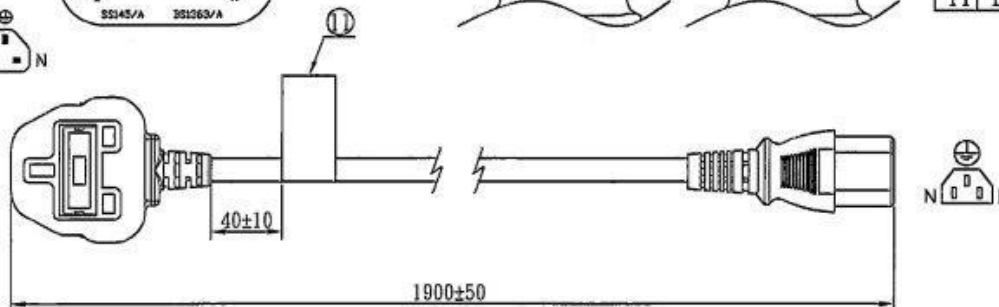

MARKING:

MARKING:

WIRING COLOR:

E: Yellow/Green
N: Blue
L: Brown

LENGED ON CORD: (204-14)

I-SHENG SG1S <VDE> KEMA-KEUR +0+0+0 <VE> △ CEBC 800 ⓄⓄⓄ
NF-USE 1346 IEMMEQU H05VV-F 3G 0.75mm² 60227 IEC 53 RVV 300/500V Ⓞ
A003083 3ASL/75 4Y-75 V-75(75°C) 250/440V ORDINARY DUTY Q88228 -LF- CE

No	BOM ITEM	Q' TY	P/N
1	SP-62 NICKEL INSERT	1 pcs	MB062012
2	FUSE 5A	1 pcs	KFB0005A
3	SP-63 FIRE WIRE TERMINAL	1 pcs	BEN63L00
4	SP-62 FUSE COVER	1 pcs	MI0622RA
5	SP-62 INNER BODY COVER	1 pcs	MI062000
6	PVC 45P (SA87, SP62)	40 g	RPP04512
7	KPR-14 TERMINAL	3 pcs	BBB14000
8	IS-14 INNER BODY	1 set	MI014000
9	PVC 45P (SA87, IS-14)	22 g	RPP04512
10	PE TIE (BLACK, 6 inch)	1 pcs	KBB10006
11	LABEL 5A	1 pcs	KLC10005

CABLE		H05VV-F 3G 0.75 DENT PRINT CT-12 (BLACK)		
PLUG		SP-62+IS-14 (5A)	LENGTH	1900
			UNIT	mm
CLIENT	NAME	N/W	0.217231	UNIT
	P/N	SG DWG	SR-001450	VER.
				A
I-SHENG	I-SHENG MANUFACTURING (SONG GANG) FACTORY		Design. by	賈 應 5/20/12
	松崗鎰勝製品廠		Review. by	朱曉玲 5/20/12
			Approval. by	王偉 5/21/12
		V62	6B3016	12 190 00