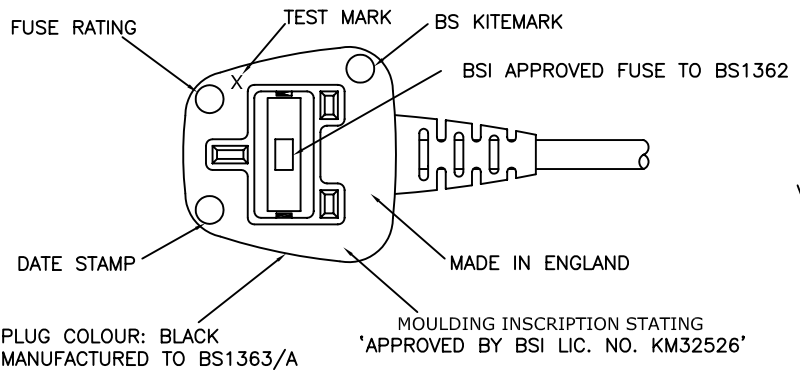

IEC CONNECTOR COLOUR: BLACK

MOULDING INSCRIPTION STATING (UNDERNEATH)
'CXC BS4491-10A/250V-BS KITEMARK'

10A CONNECTOR APPROVALS

VDE	Germany	KEMA	Netherlands
N	Norway	CEBEC	Belgium
S	Sweden	BSI	UK
D	Denmark		
FI	Finland		

DO NOT SCALE
DIMENSIONS FOR REFERENCE ONLY

UK FULLY MOULDED PLUG (13A FUSED)
H05VV-F 3 CORE x 1.00mm²
TO STRAIGHT IEC 320 COLD CONNECTOR
2000mm
BLACK