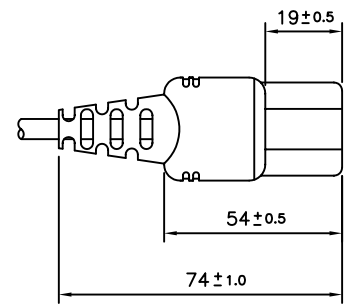

IEC CONNECTOR COLOUR: BLACK

MOULDING INSCRIPTION STATING (UNDERNEATH)
'CXC BS4491-10A/250V-BS KITEMARK'

10A CONNECTOR APPROVALS

VDE	Germany	KEMA	Netherlands
N	Norway	CEBEC	Belgium
S	Sweden	BSI	UK
D	Denmark		
FI	Finland		

DO NOT SCALE
DIMENSIONS FOR REFERENCE ONLY

UK FULLY MOULDED PLUG (13A FUSED)
H05VV-F 3 CORE x 1.00mm²
TO STRAIGHT IEC 320 COLD CONNECTOR
2000mm
BLACK