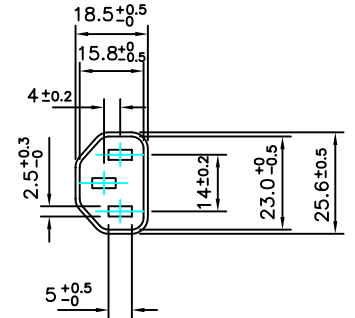

IEC CONNECTOR COLOUR: BLACK

MOULDING INSCRIPTION STATING (UNDERNEATH)
'CXC BS4491-10A/250V-BS KITEMARK'

10A CONNECTOR APPROVALS

VDE	Germany	KEMA	Netherlands
N	Norway	CEBEC	Belgium
S	Sweden	BSI	UK
D	Denmark		
FI	Finland		

DO NOT SCALE
DIMENSIONS FOR REFERENCE ONLY

UK FULLY MOULDED PLUG (13A FUSED)
H05VV-F 3 CORE x 1.00mm²
TO STRAIGHT IEC 320 COLD CONNECTOR
2000mm
BLACK