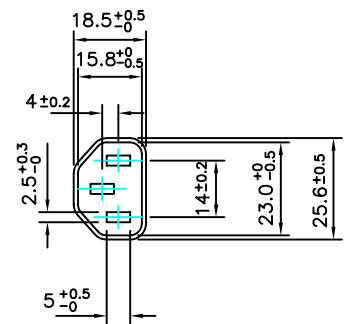

CABLE SPEC: 3183Y H05VV-F 3 x 0.75mm² -COLOUR: BLACK

IEC CONNECTOR COLOUR: BLACK

DO NOT SCALE
DIMENSIONS FOR REFERENCE ONLY

10/16A PLUG APPROVALS

- VDE Germany KEMA Netherlands
- SEMKO Sweden CEBEC Belgium
- DEMKO Denmark
- FIMKO Finland
- NEMKO Norway

10A CONNECTOR APPROVALS

- VDE Germany KEMA Netherlands
- SEMKO Sweden CEBEC Belgium
- DEMKO Denmark BSI UK
- FIMKO Finland
- NEMKO Norway

RIGHT ANGLED SCHUKO PLUG
H05VV-F 3x0.75mm²
TO STRAIGHT IEC 320 COLD CONNECTOR
1900mm
BLACK
INDIVIDUALLY HANKED