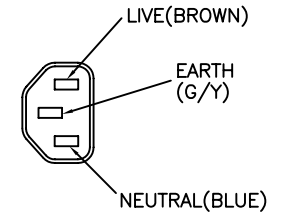

CABLE SPEC: 3183Y H05VV-F 3 x 0.75mm² -COLOUR: BLACK

IEC CONNECTOR COLOUR: BLACK

DO NOT SCALE
DIMENSIONS FOR REFERENCE ONLY

10/16A PLUG APPROVALS

- VDE Germany KEMA Netherlands
- SEMKO Sweden CEBEC Belgium
- DEMKO Denmark
- FIMKO Finland
- NEMKO Norway

10A CONNECTOR APPROVALS

- VDE Germany KEMA Netherlands
- SEMKO Sweden CEBEC Belgium
- DEMKO Denmark BSI UK
- FIMKO Finland
- NEMKO Norway

RIGHT ANGLED SCHUKO PLUG
H05VV-F 3x0.75mm²
TO STRAIGHT IEC 320 COLD CONNECTOR
1900mm
BLACK
INDIVIDUALLY HANKED