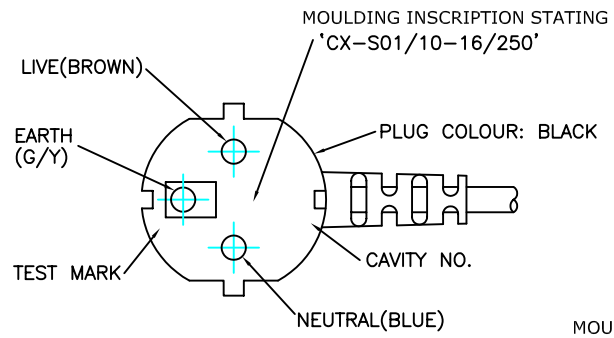

CABLE SPEC: 3183Y H05VV-F 3 x 0.75mm² -COLOUR: BLACK

IEC CONNECTOR COLOUR: BLACK

DO NOT SCALE
DIMENSIONS FOR REFERENCE ONLY

10/16A PLUG APPROVALS

- VDE Germany KEMA Netherlands
- SEMKO Sweden CEBEC Belgium
- DEMKO Denmark
- FIMKO Finland
- NEMKO Norway

10A CONNECTOR APPROVALS

- VDE Germany KEMA Netherlands
- SEMKO Sweden CEBEC Belgium
- DEMKO Denmark BSI UK
- FIMKO Finland
- NEMKO Norway

RIGHT ANGLED SCHUKO PLUG
H05VV-F 3x0.75mm²
TO STRAIGHT IEC 320 COLD CONNECTOR
1900mm
BLACK
INDIVIDUALLY HANKED