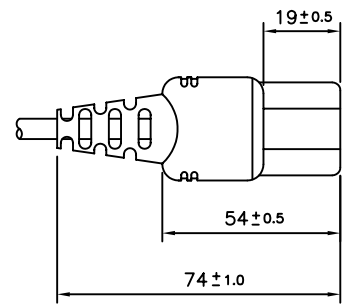

CABLE SPEC: 3183Y H05VV-F 3 x 0.75mm² -COLOUR: BLACK

IEC CONNECTOR COLOUR: BLACK

DO NOT SCALE
DIMENSIONS FOR REFERENCE ONLY

10/16A PLUG APPROVALS

- VDE Germany KEMA Netherlands
- SEMKO Sweden CEBEC Belgium
- DEMKO Denmark
- FIMKO Finland
- NEMKO Norway

10A CONNECTOR APPROVALS

- VDE Germany KEMA Netherlands
- SEMKO Sweden CEBEC Belgium
- DEMKO Denmark BSI UK
- FIMKO Finland
- NEMKO Norway

RIGHT ANGLED SCHUKO PLUG
H05VV-F 3x0.75mm²
TO STRAIGHT IEC 320 COLD CONNECTOR
1900mm
BLACK
INDIVIDUALLY HANKED