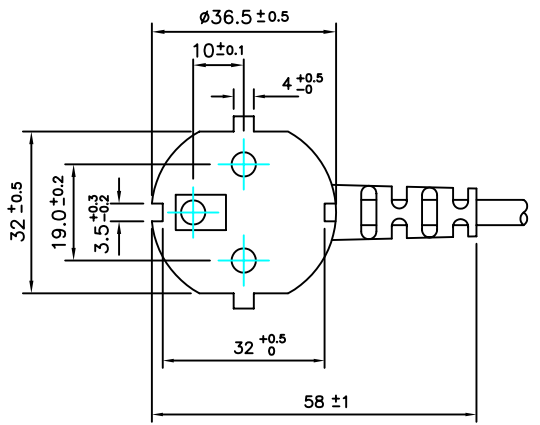

CABLE SPEC: 3183Y H05VV-F 3 x 0.75mm² -COLOUR: BLACK

IEC CONNECTOR COLOUR: BLACK

DO NOT SCALE
DIMENSIONS FOR REFERENCE ONLY

10/16A PLUG APPROVALS

- VDE Germany KEMA Netherlands
- SEMKO Sweden CEBEC Belgium
- DEMKO Denmark
- FIMKO Finland
- NEMKO Norway

10A CONNECTOR APPROVALS

- VDE Germany KEMA Netherlands
- SEMKO Sweden CEBEC Belgium
- DEMKO Denmark BSI UK
- FIMKO Finland
- NEMKO Norway

RIGHT ANGLED SCHUKO PLUG
H05VV-F 3x0.75mm²
TO STRAIGHT IEC 320 COLD CONNECTOR
1900mm
BLACK
INDIVIDUALLY HANKED